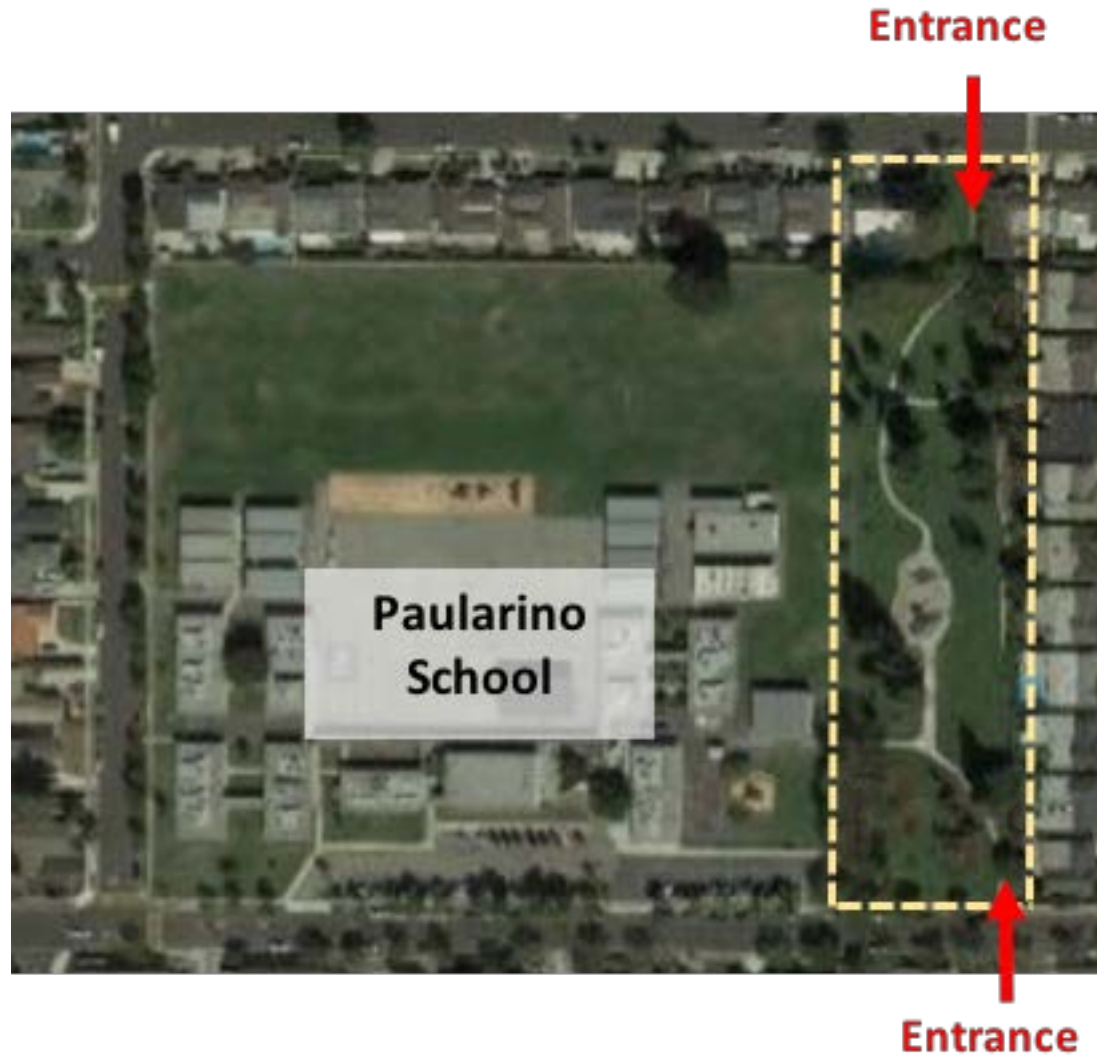

Paularino Park (2.3 acres)