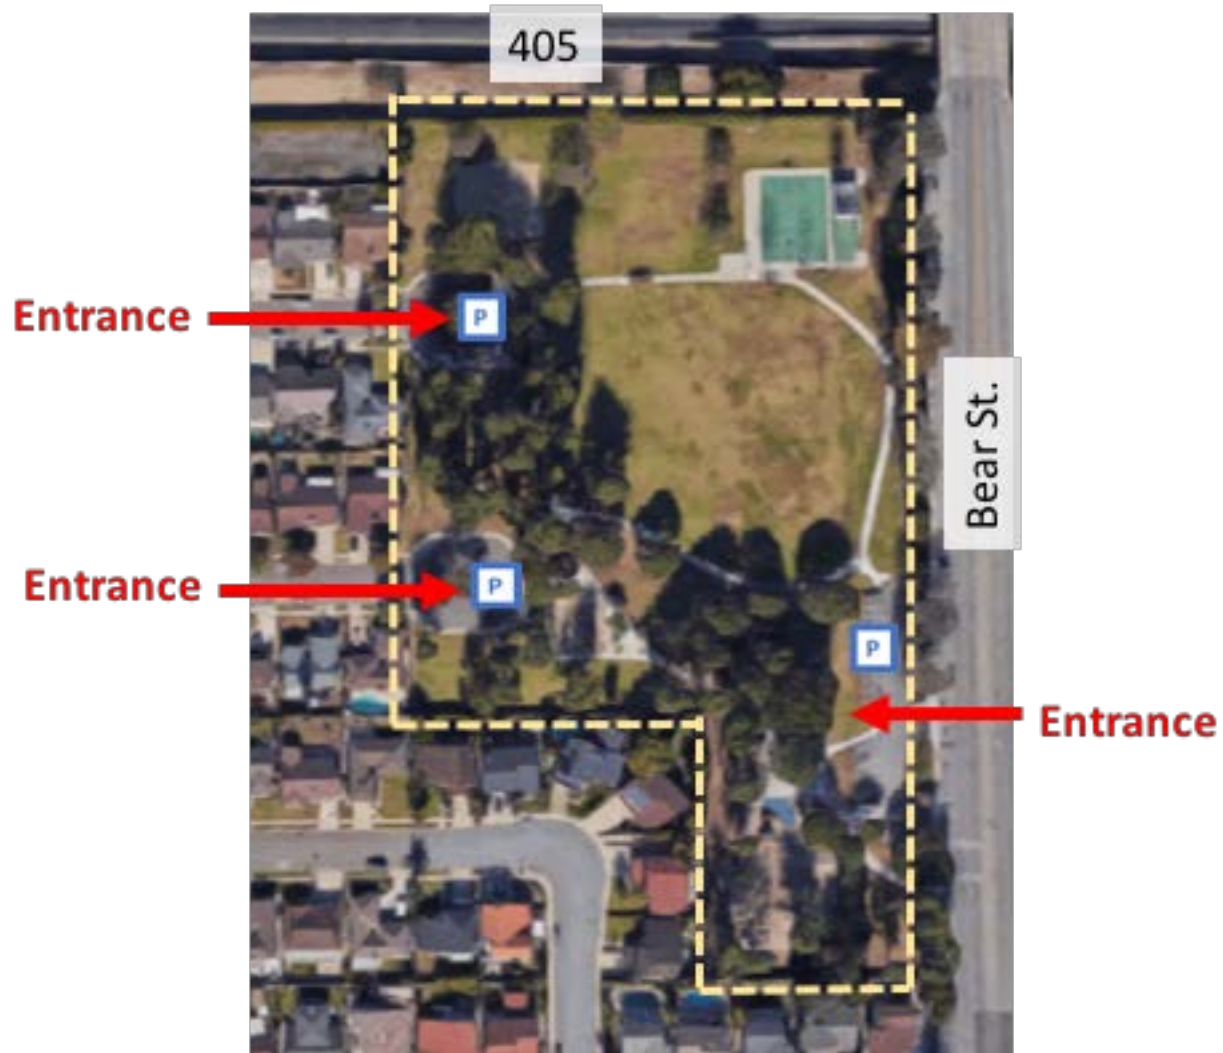

Shiffer Park (6.7 acres)