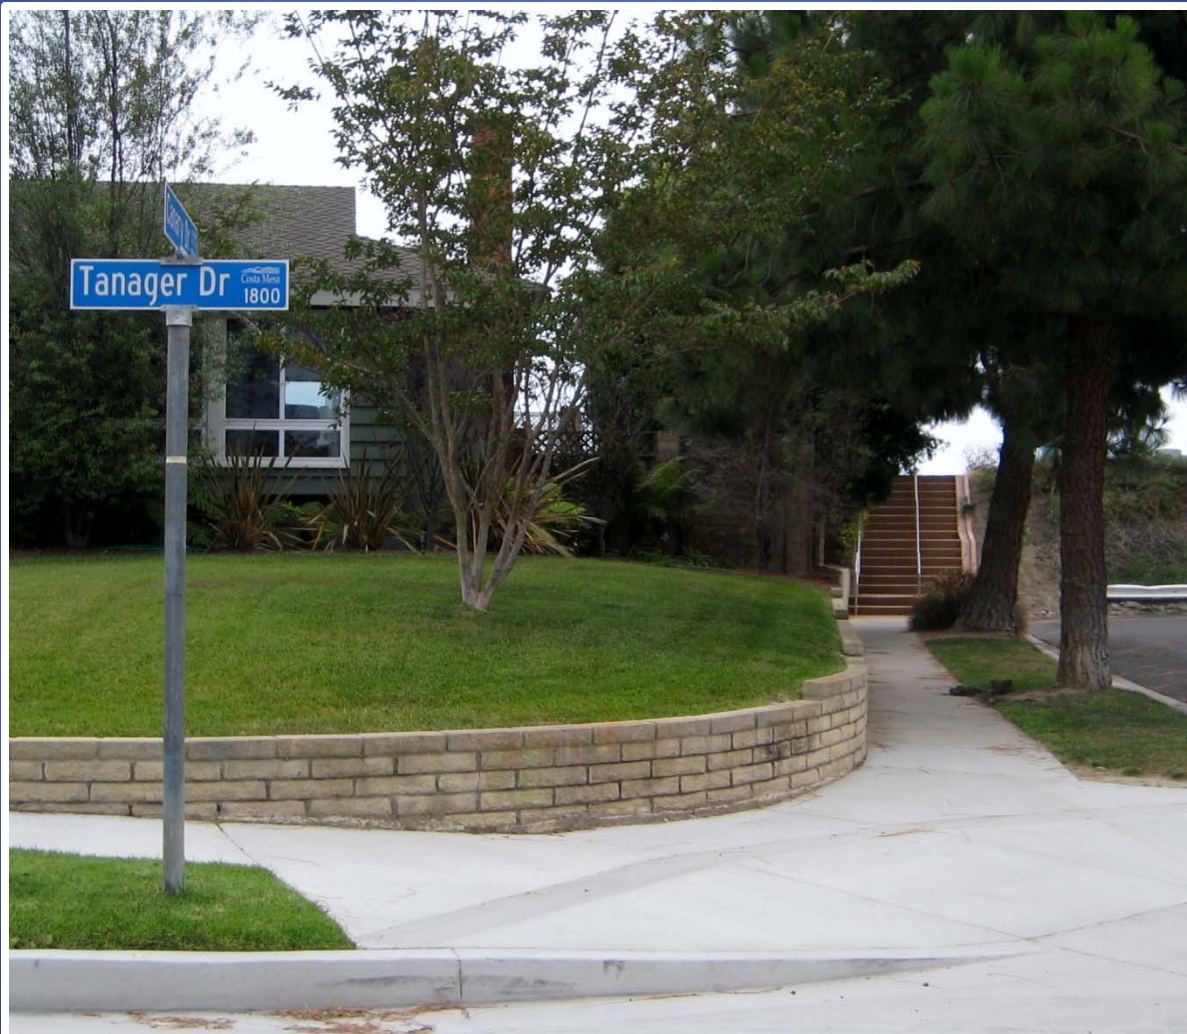

Tanager Bike path

**Repair and Connector to Placentia
and Santa Ana River Trail**

anager Trail between Harbor and Country Club entrance

Needed repairs just west of Country Club Entrance

Bike lanes on Tanager Drive?

Stairs connector to Northeast Fairview Park

Dirt “trail” from top of stairs to Placentia

Placentia, south of Swan Drive

Placentia, north of Swan Dr.

Flashing lights/crosswalk =
bike/walker friendly