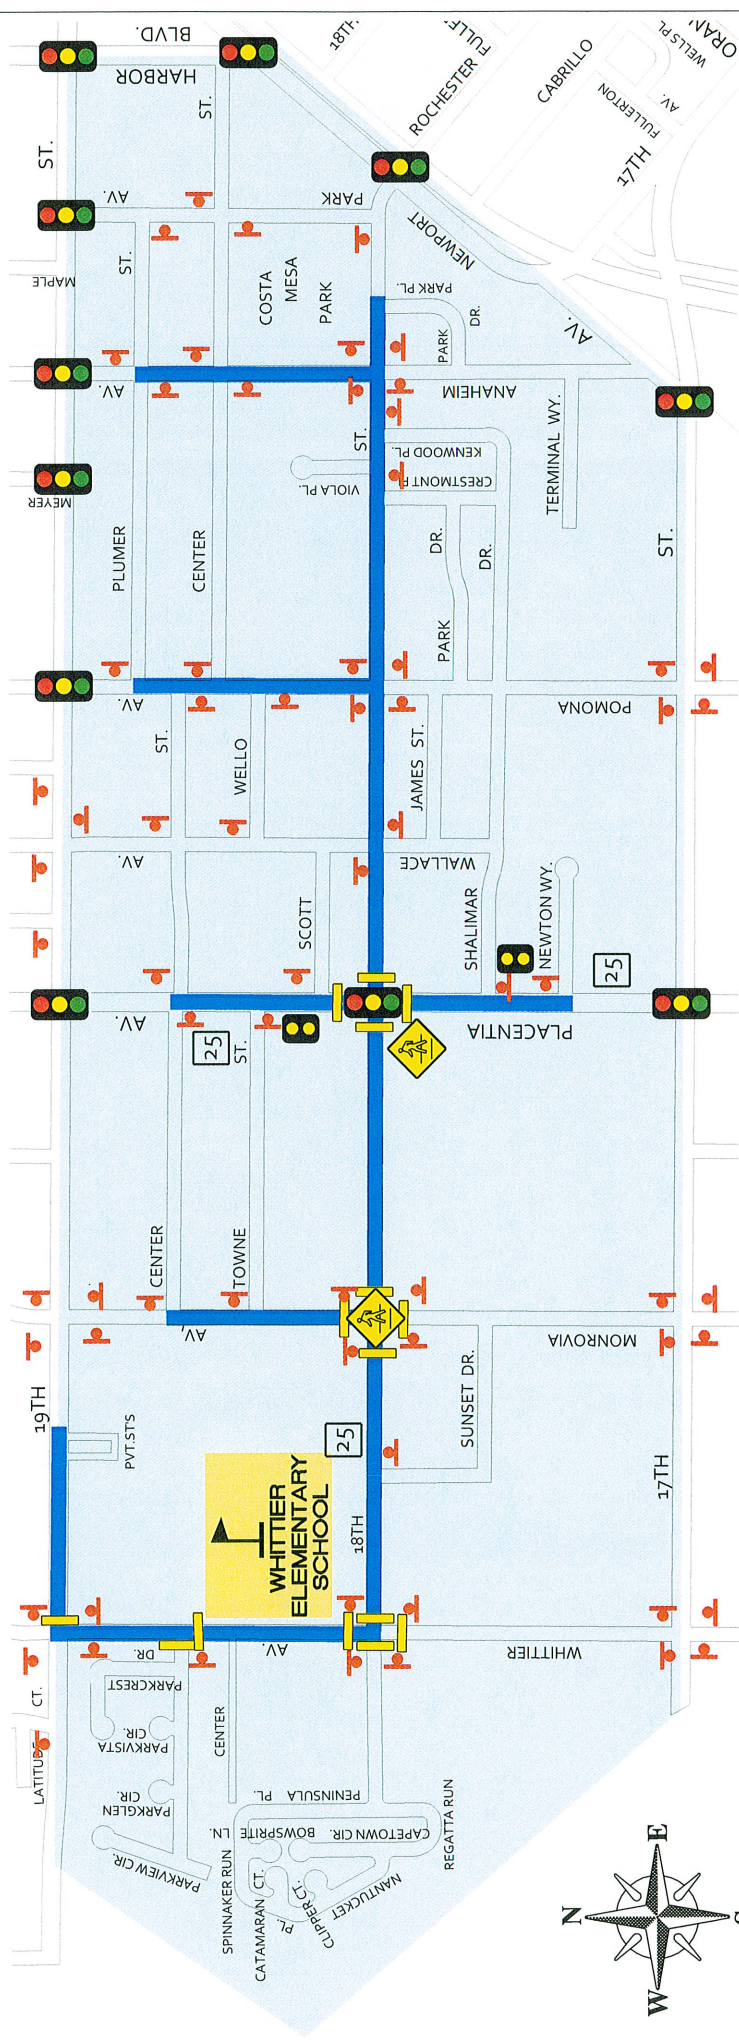

# LEGEND

-  Suggested Route to School
-  Crossing Guard
-  School Crosswalk
-  Traffic Signal
-  Stop Control
-  Attendance Boundary
-  Radar Speed Sign
-  School Flasher
-  School Location

175-003  
2/10/10

## Whittier Elementary School Suggested Route to School Map