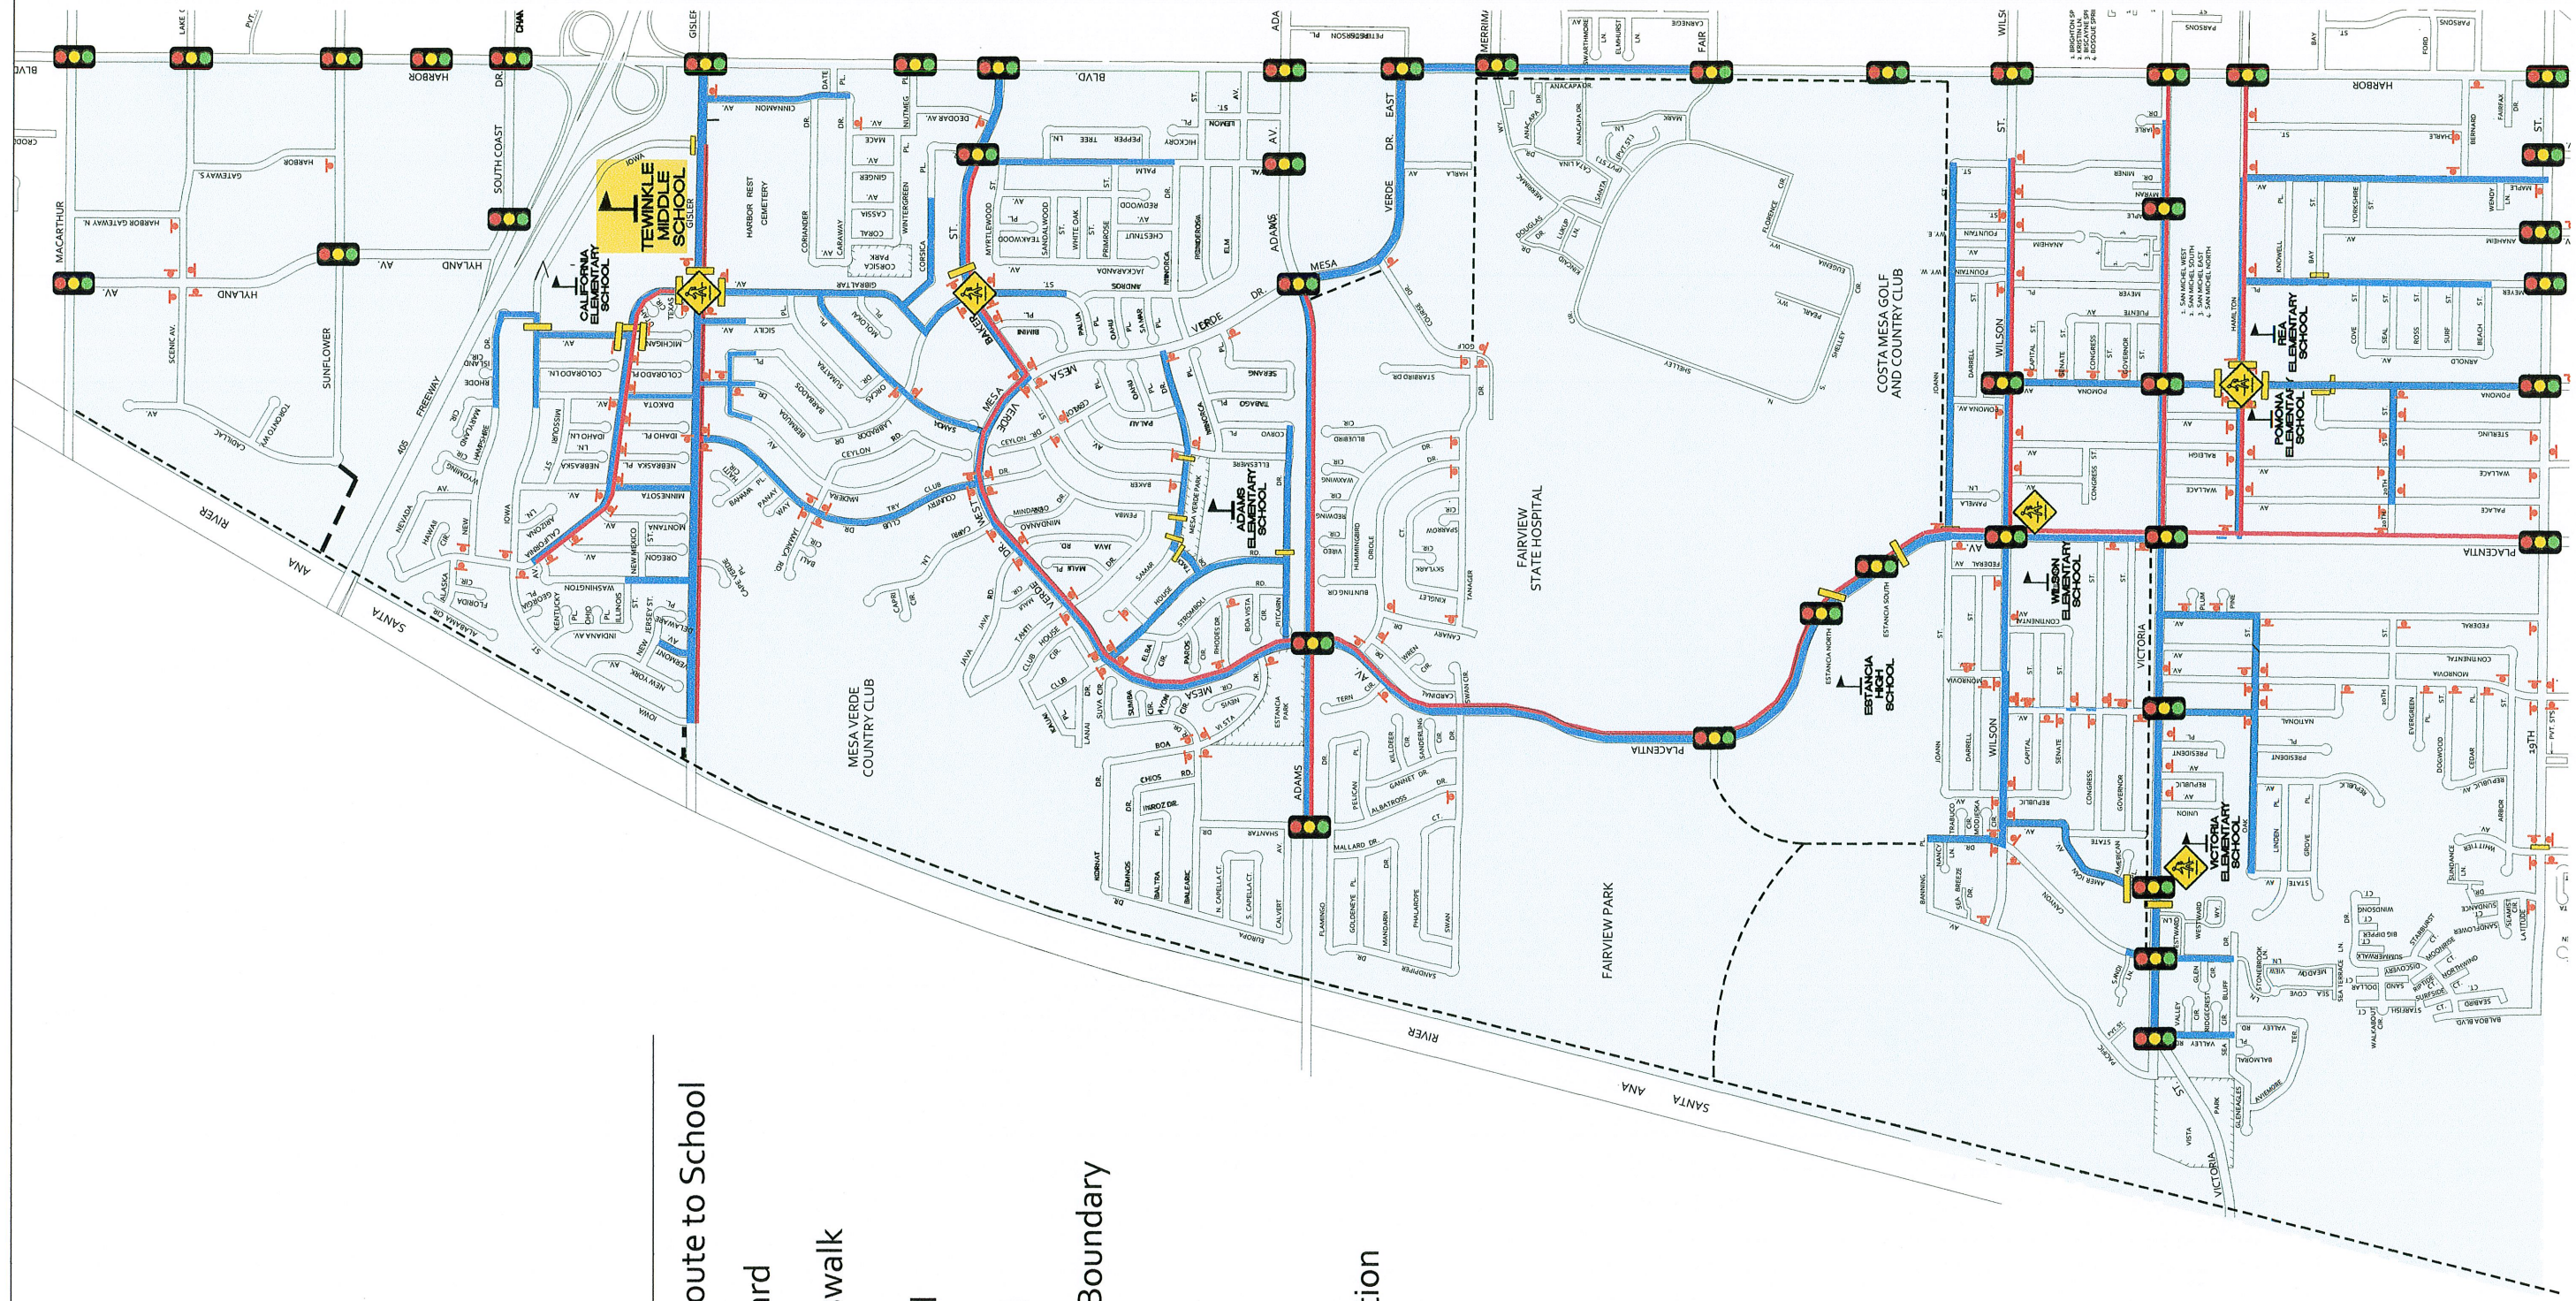

LEGEND

 Suggested Route to School

 Crossing Guard

 School Crosswalk

 Traffic Signal

 Stop Control

 Attendance Boundary

 Bike Trail

 Bike Lane

 School Location

TeWinkle Middle School Suggested Route to School Map