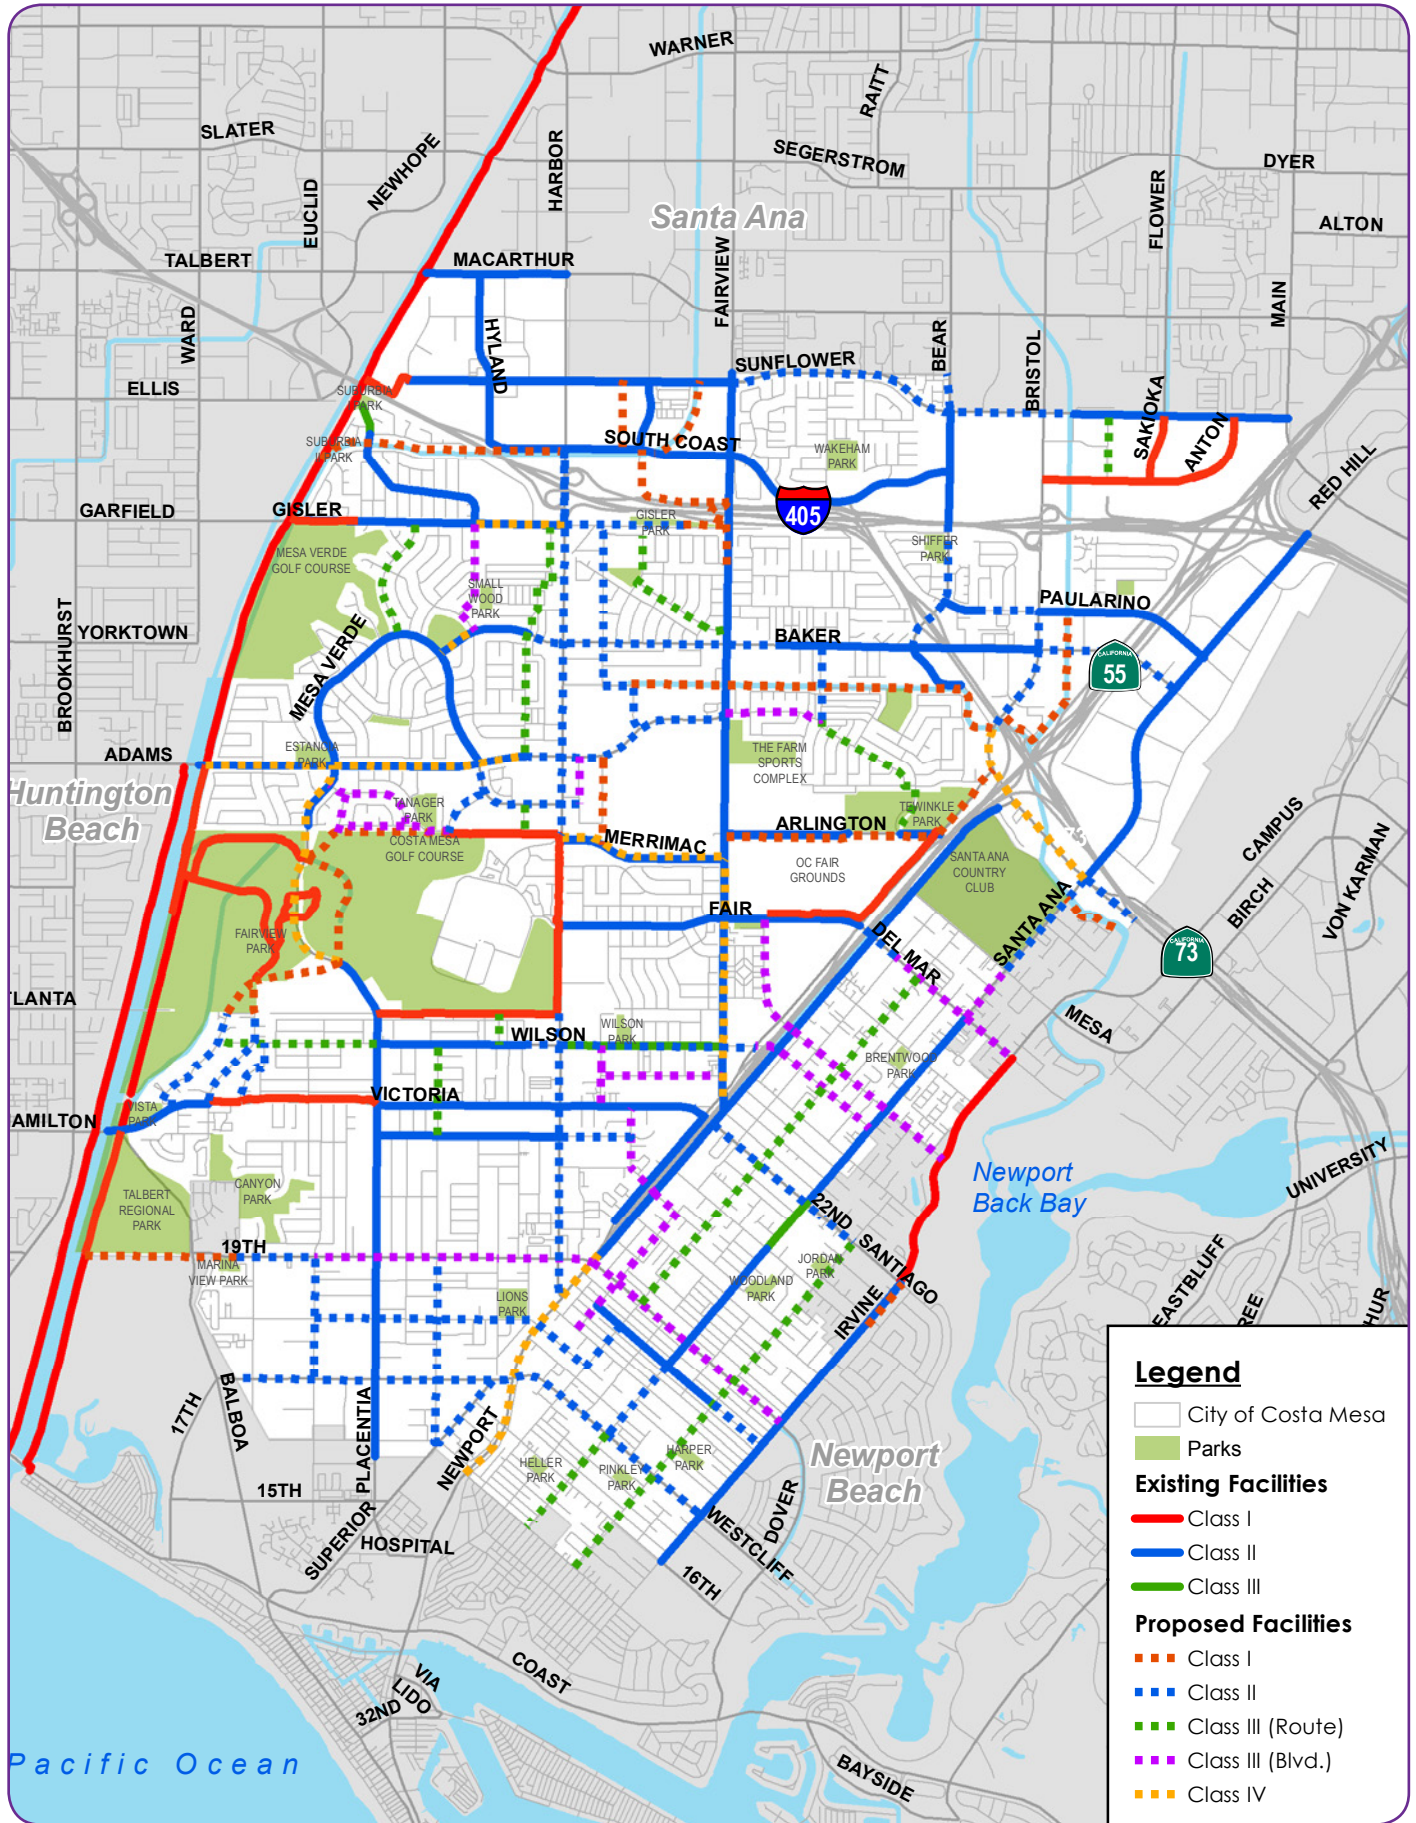

Figure 6-1 Existing and Proposed Bicycle Facilities Map

**Legend**

- City of Costa Mesa
- Parks
- Existing Facilities**
- Class I
- Class II
- Class III
- Proposed Facilities**
- Class I
- Class II
- Class III (Route)
- Class III (Blvd.)
- Class IV