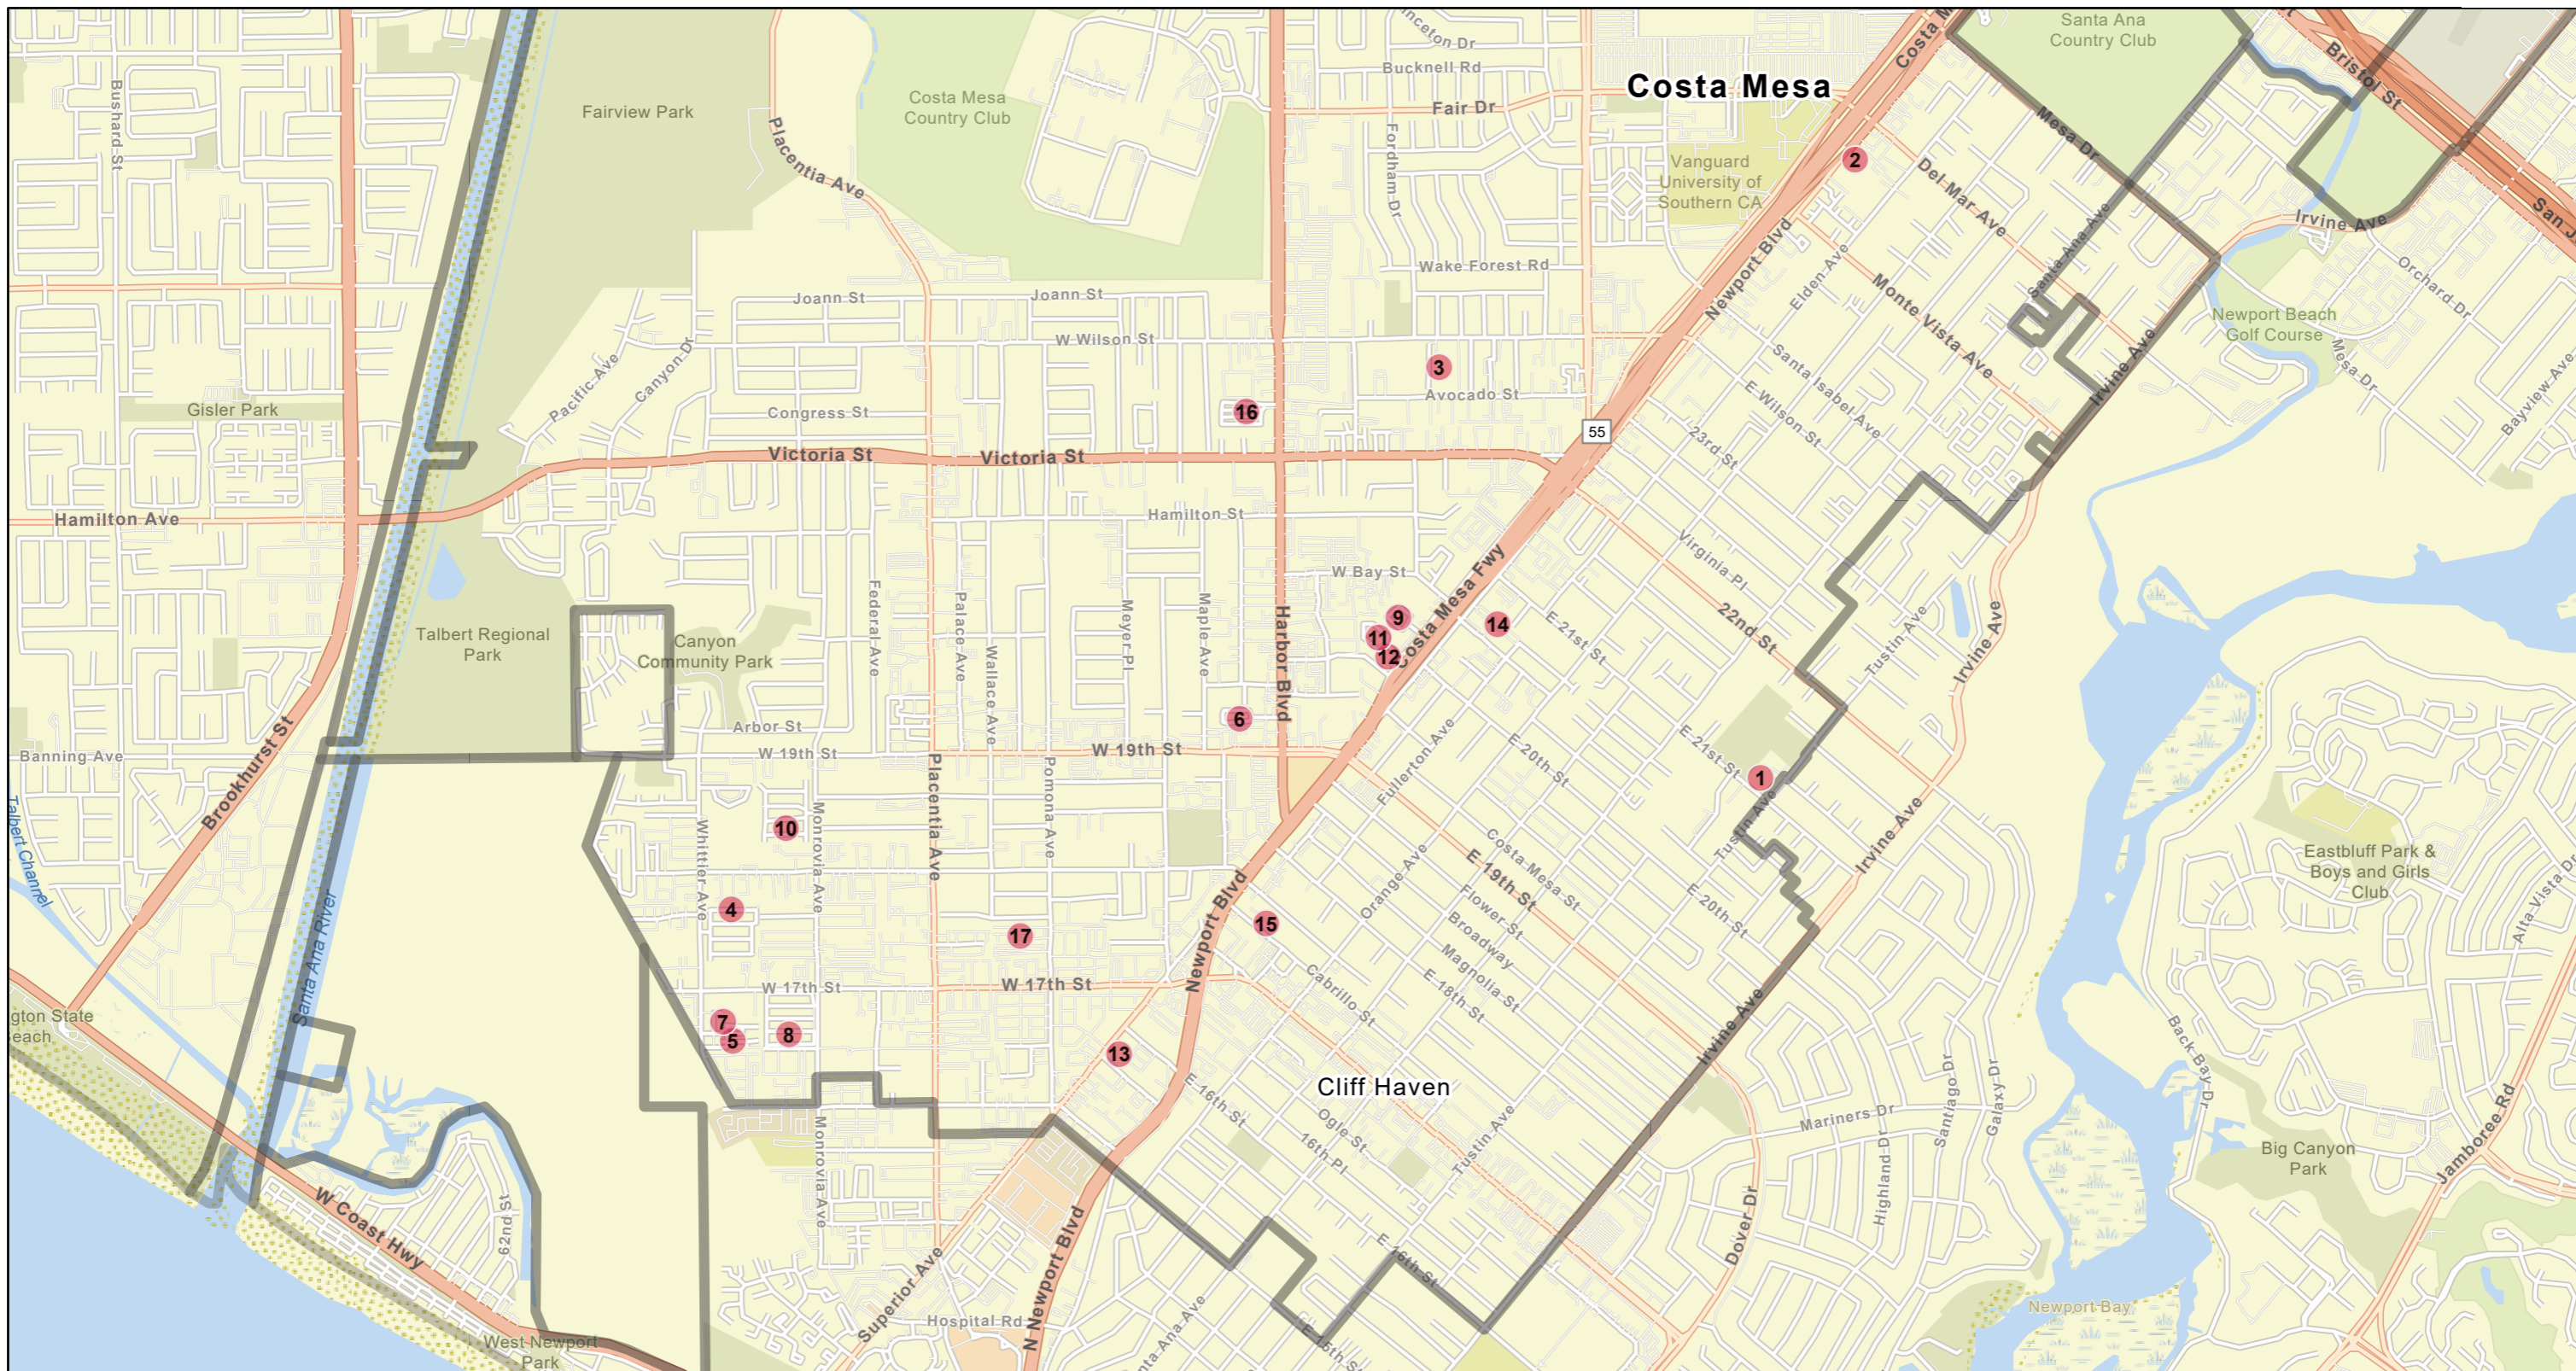

# Costa Mesa - Mobile Home Parks

1/19/2023

MAP ID	MOBILE HOME PARK	ADDRESS	MH Spaces	MAP ID	MOBILE HOME PARK	ADDRESS	MH Spaces
1	BAY HARBOR MOBILE HOME PARK	396 E 21ST ST, COSTA MESA, CA 92627, (714) 675-2849	27	10	REGAL MOBILE ESTATES	1845 MONROVIA AVE, COSTA MESA, CA 92627, (714) 548-8703	94
2	COLLEGE TP	2560 NEWPORT BLVD, COSTA MESA, CA 92627, (714) 546-2200	22	11	ROLLING HOMES MP	1973 NEWPORT BLVD, COSTA MESA, CA 92627, (714) 548-5337	56
3	COSTA MESA MOBILE ESTATES	327 W WILSON ST, COSTA MESA, CA 92627, (714) 548-1201	113	12	SANDPIPER TP	1967 NEWPORT BLVD, COSTA MESA, CA 92627, (714) 645-9137	2
4	GREEN LEAF PARK	1750 WHITTIER, COSTA MESA, CA 92627, (949) 233-7586	92	13	SEA BREEZE VILLA L.L.C	133 E 16TH ST, COSTA MESA, CA 92627, (310) 589-9195	60
5	ISLAND VIEW MOBILE HOME PARK	1660 WHITTIER AVE, COSTA MESA, CA 92627, (714) 548-6165	34	14	STARLITE VILLAGE	2060 NEWPORT BLVD, COSTA MESA, CA 92627, (818) 357-9319	55
6	OCEAN BREEZE MOBILE ESTATES	525 FAIRFAX DR, COSTA MESA, CA 92627, (714) 554-5552	43	15	THE PALM	140 CABRILLO, COSTA MESA, CA 92627, (714) 646-0277	28
7	ORANGE COAST MH LODGE	1684 WHITTIER AVE, COSTA MESA, CA 92627, (714) 697-7015	48	16	TRADE WINDS TRAILER VILLAGE	2191 HARBOR BLVD, COSTA MESA, CA 92627, (714) 646-4151	78
8	PLAYPORT MOBILE VILLAGE	903 W 17TH ST, COSTA MESA, CA 92627, (714) 646-8612	103	17	VISTA VERDE MHP	1741 POMONA AVE, COSTA MESA, CA 92627, (714) 852-5575	49
9	PONDEROSA MOBILE ESTATES	1991 NEWPORT BLVD, COSTA MESA, CA 92627, (949) 646-8373	49				