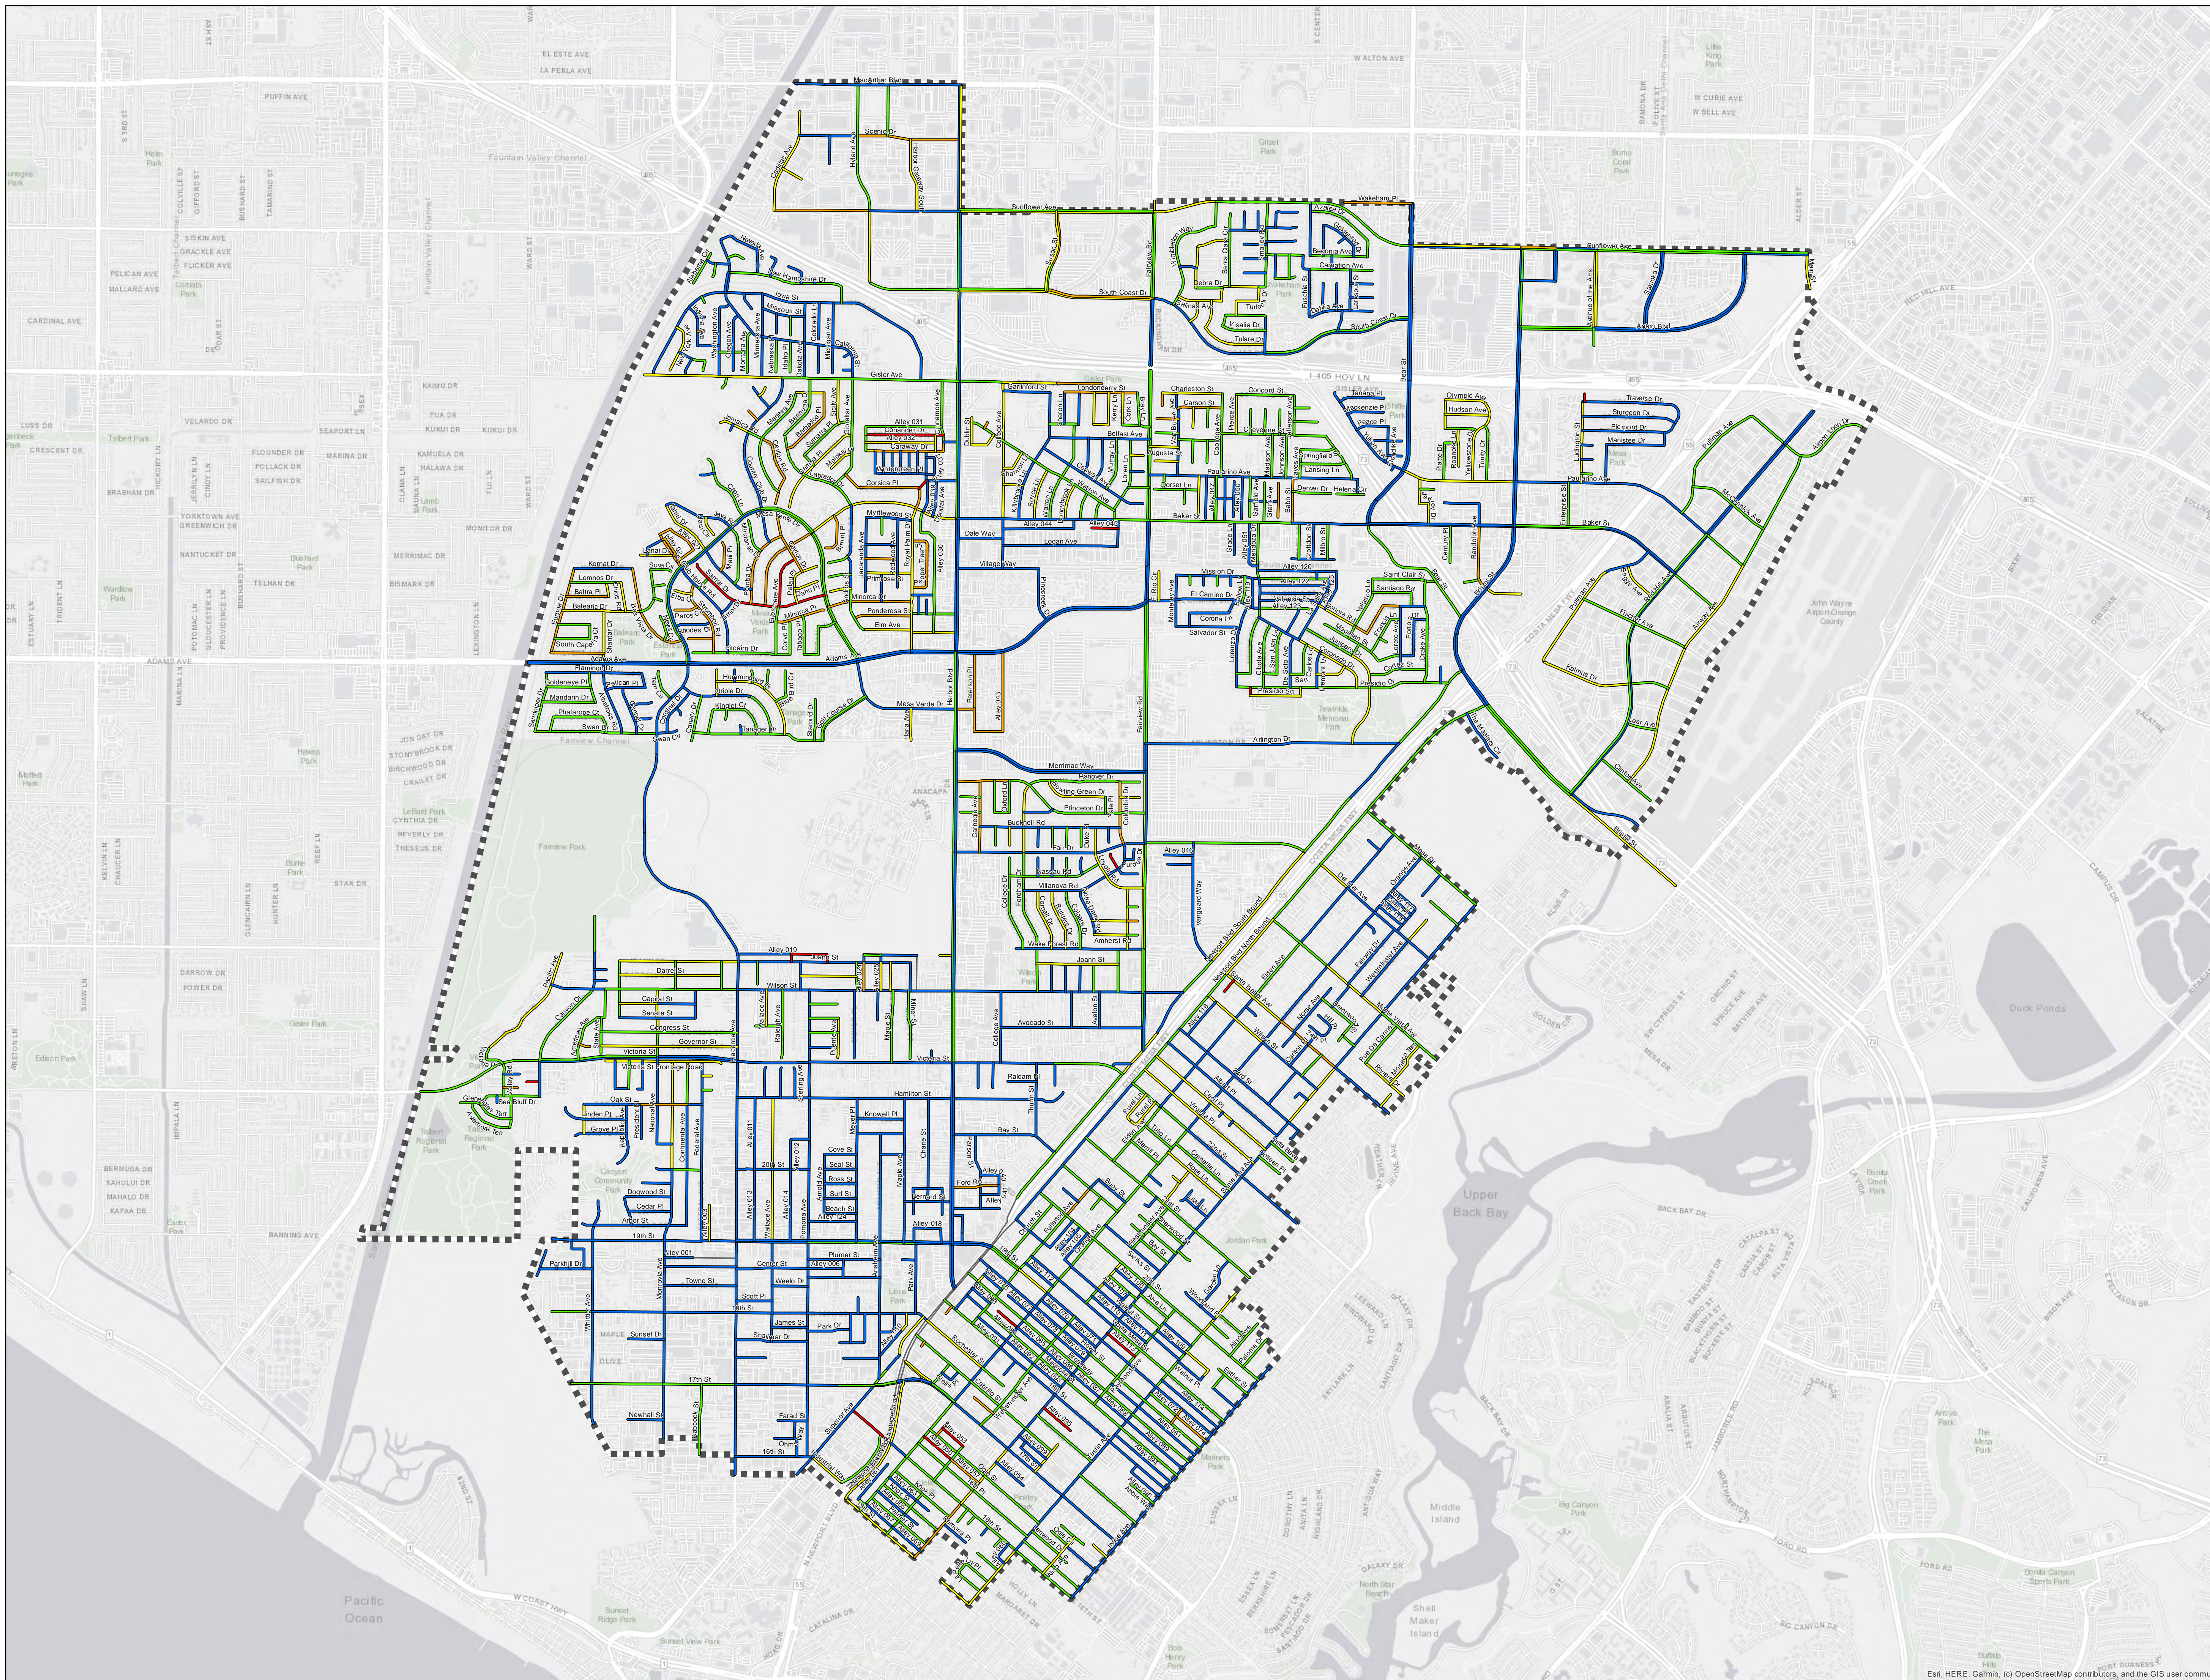

CITY OF COSTA MESA, CA
PAVEMENT CONDITION 2024

Pavement Condition Index (PCI)

- 0 - 40 Very Poor
- 41 - 59 Poor
- 60 - 74 Fair
- 75 - 85 Good
- 86 - 100 Very Good

0 0.25 0.5 Miles